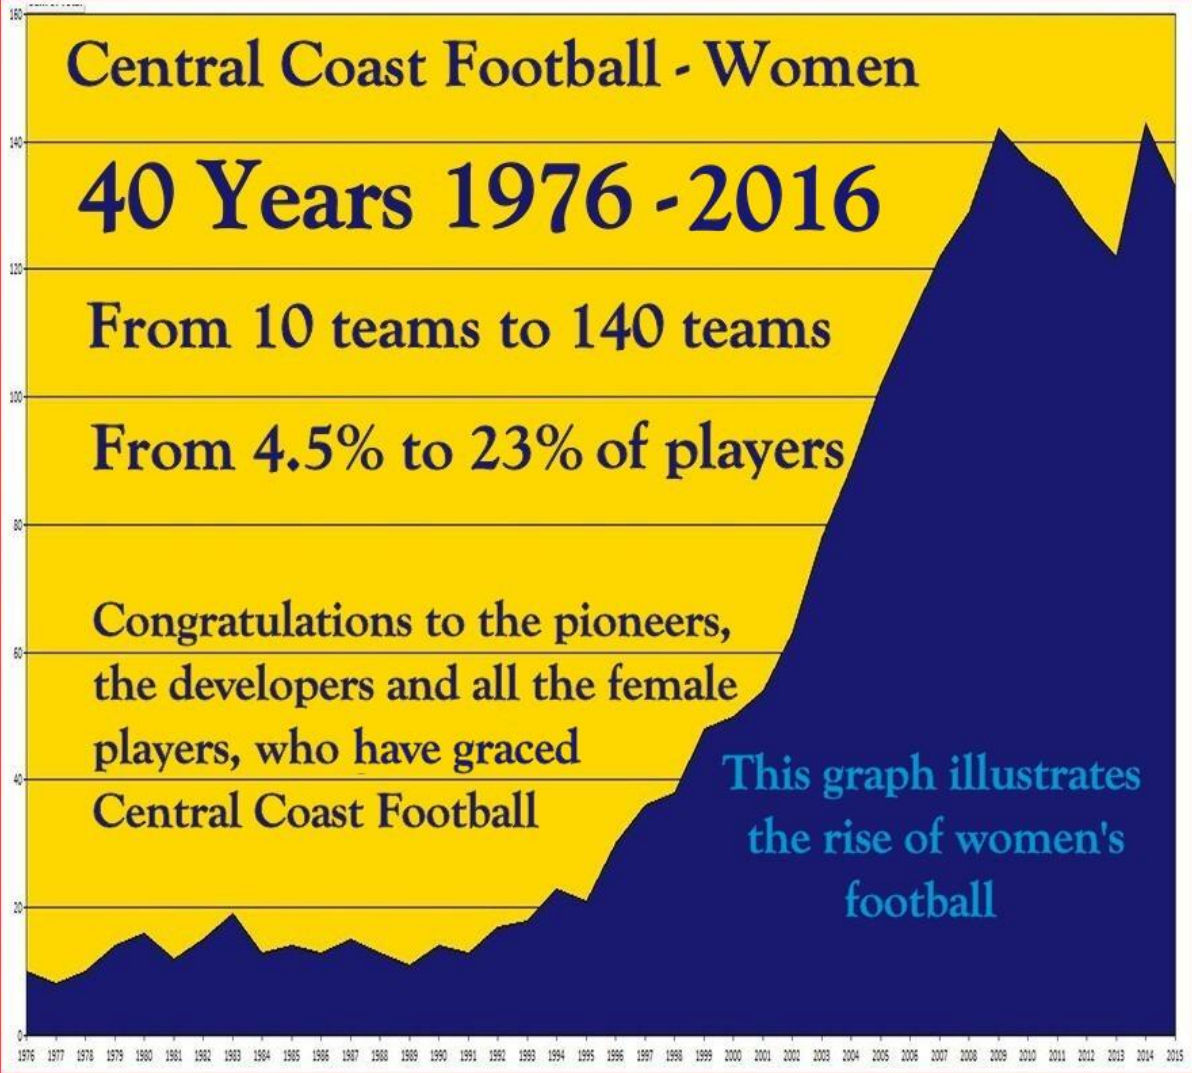

Central Coast Football - Women

40 Years 1976 - 2016

From 10 teams to 140 teams

From 4.5% to 23% of players

Congratulations to the pioneers,
the developers and all the female
players, who have graced
Central Coast Football

This graph illustrates
the rise of women's
football