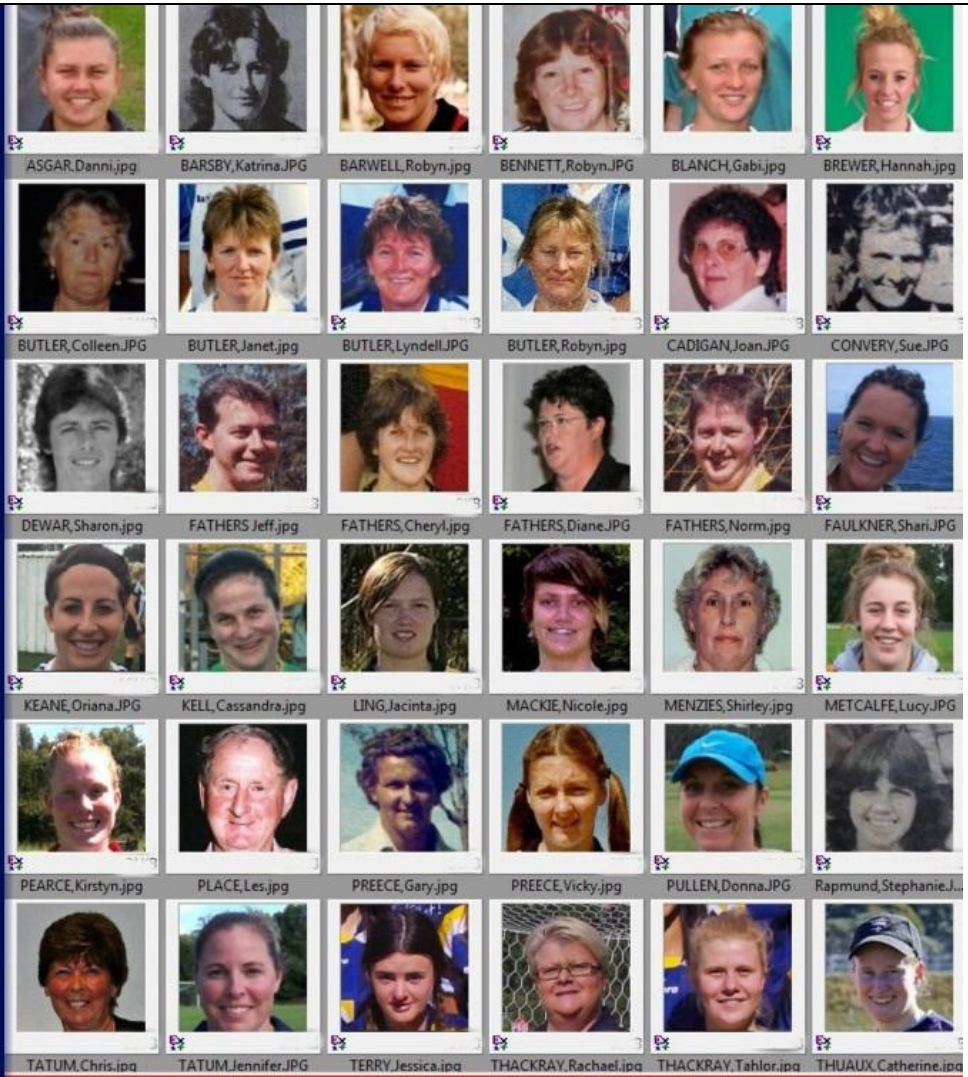

**40 Years of
Women's Football
1976 - 2016**

10 teams - 140 teams
4.5% - 23% of players

Congratulations to
the pioneers,
the developers and
all female players,
who have graced
Central Coast football

Pictured are some
of those people

Part 1 of 2